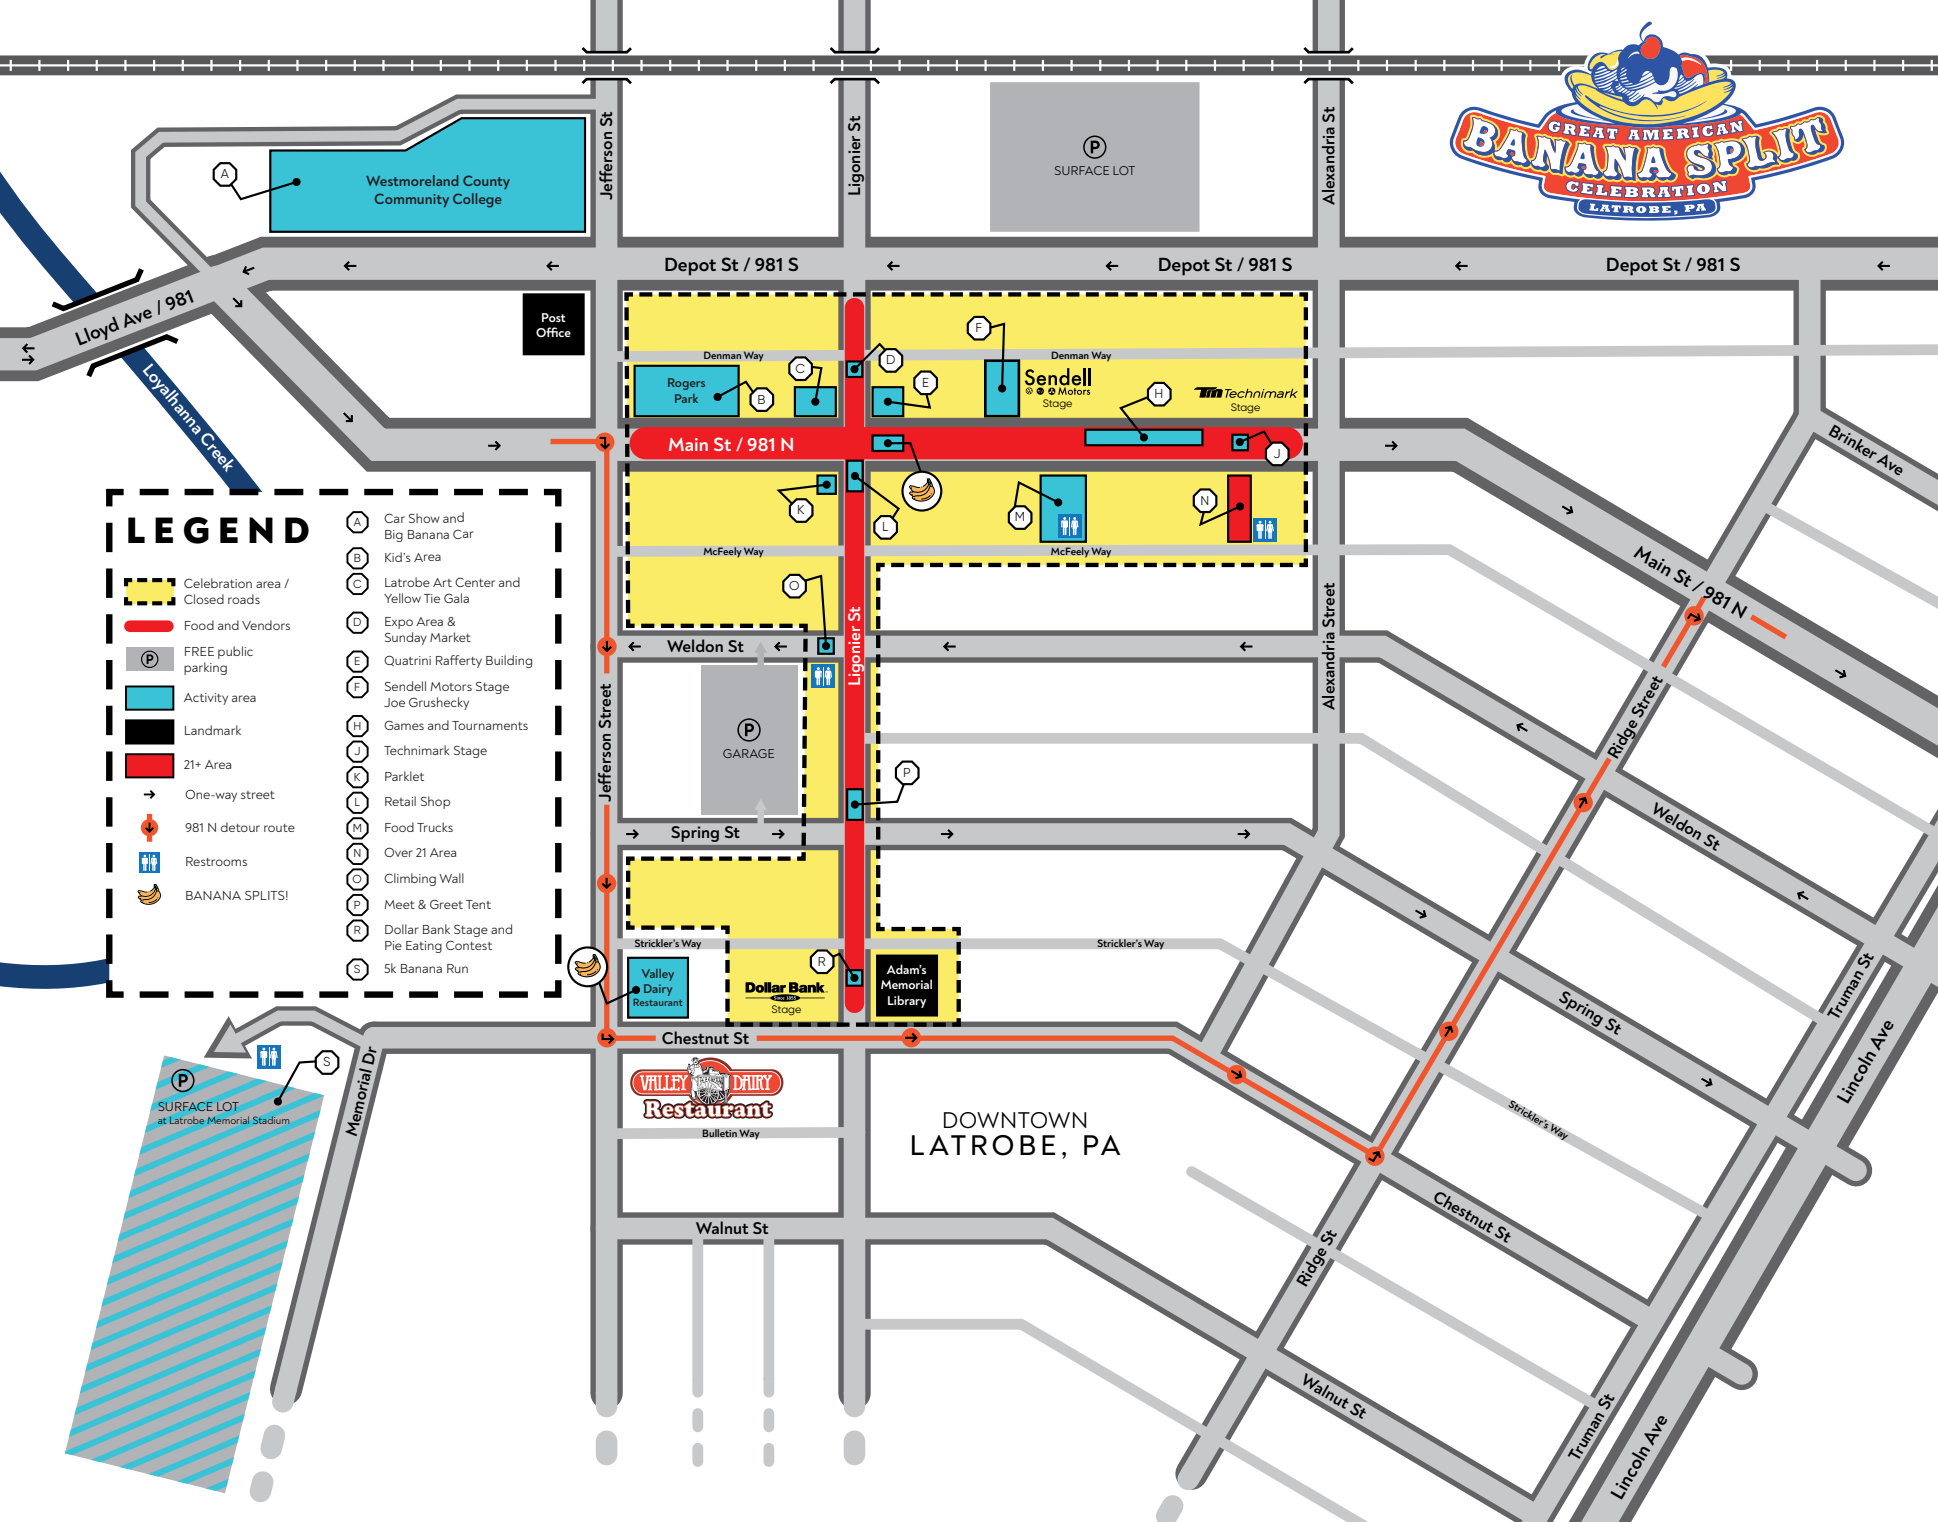

LEGEND

- Celebration area / Closed roads
- Food and Vendors
- FREE public parking
- Activity area
- Landmark
- 21+ Area
- One-way street
- 981 N detour route
- Restrooms
- BANANA SPLITS!

- A Car Show and Big Banana Car
- B Kid's Area
- C Latrobe Art Center and Yellow Tie Gala
- D Expo Area & Sunday Market
- E Quatrini Rafferty Building
- F Sendell Motors Stage Joe Grushecky
- G Games and Tournaments
- H Technimark Stage
- I Parklet
- J Retail Shop
- K Food Trucks
- L Over 21 Area
- M Climbing Wall
- N Meet & Greet Tent
- O Dollar Bank Stage and Pie Eating Contest
- P 5k Banana Run

DOWNTOWN
LATROBE, PA